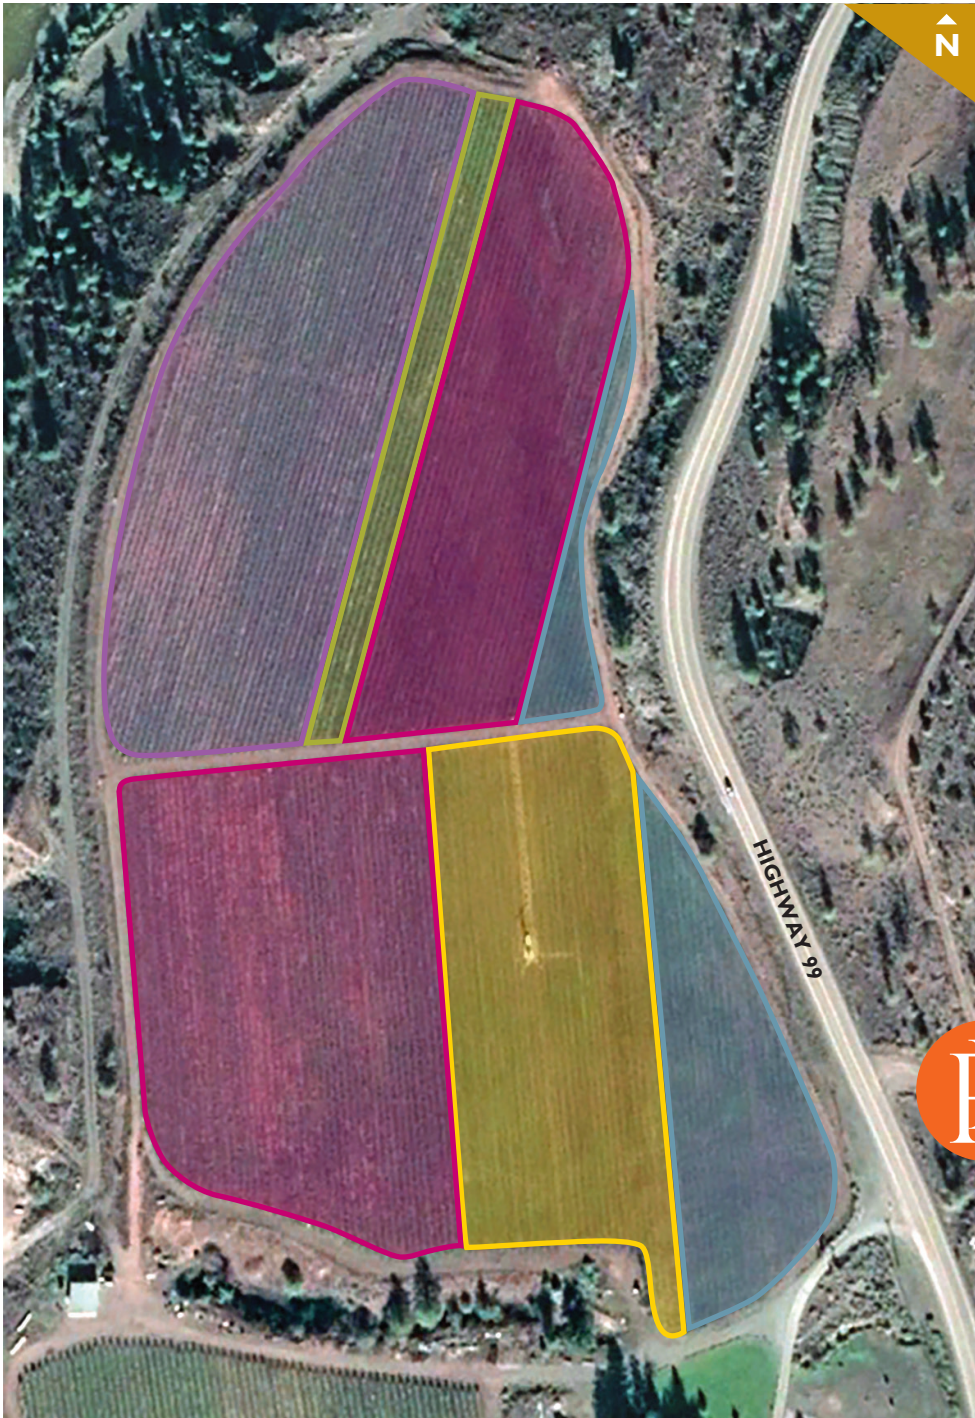

FORT BERENS

ESTATE WINERY

RED ROCK VINEYARD

LEGEND

GRAPE VARIETIES

- Riesling
- Gruner Veltliner
- Cabernet Franc
- Merlot
- Cabernet Sauvignon

COORDINATES

50°41'30" N
121°55'15" W